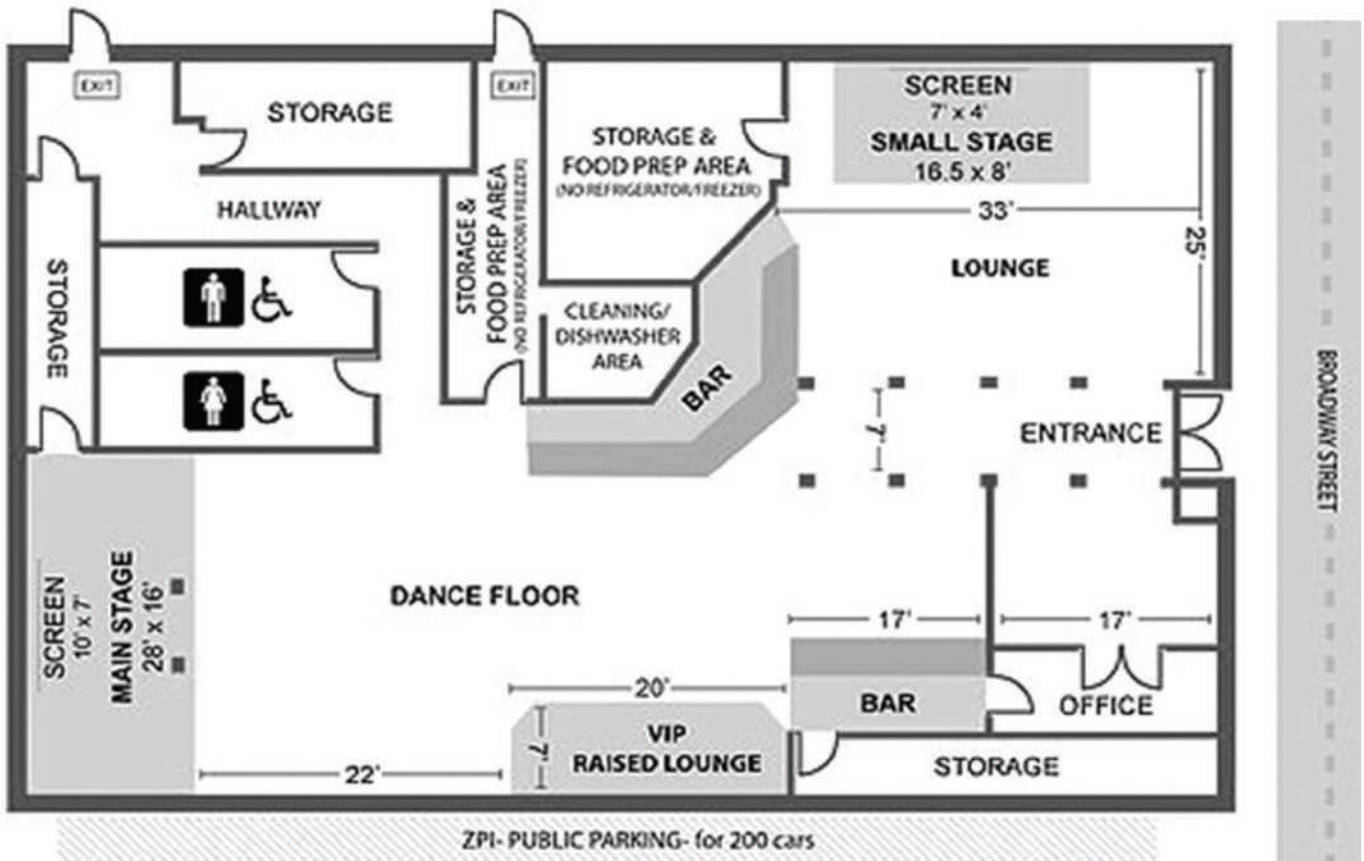

## The Ballroom & Reception Lounge

Capacity: 400 Size:  $\approx$  8,500 Sq. Ft.

### Amenities:

Ballroom Dance Floor with Built -in Stage

Reception and Conference Lounge

Mezzanine

Premium Bars

Commercial Kitchen

WiFi

and more..

# Street Level Lounge

Capacity: 300 Size:  $\approx$  6,300 Sq. Ft.

Amenities:

Dance Floor

Two Built-in Stages

Premium Bars

VIP Lounge

Sound System