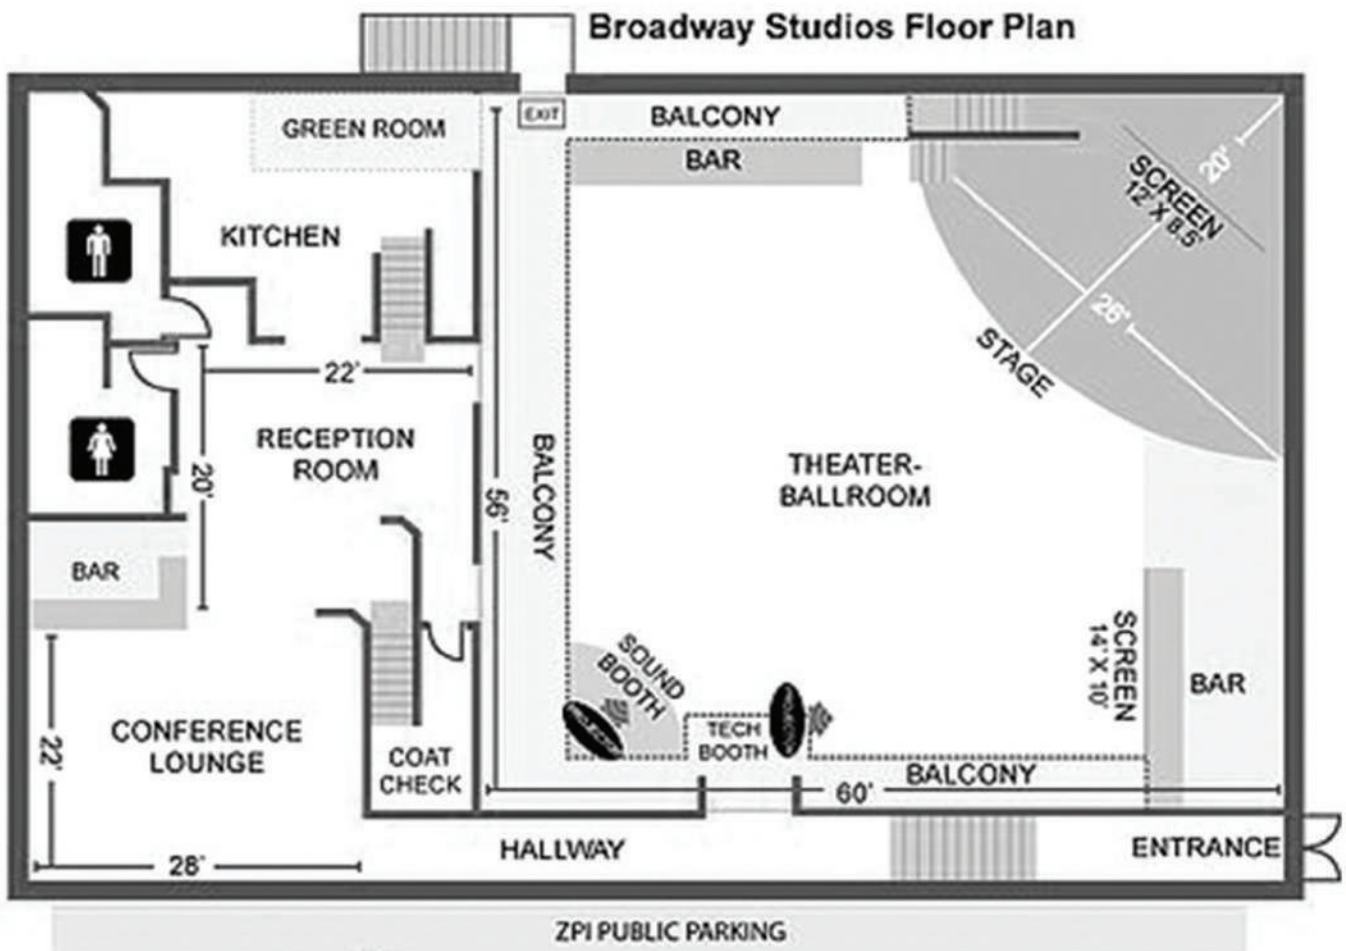

## The Ballroom & Reception Lounge

Capacity: 400 Size:  $\approx$  8,500 Sq. Ft.

### Amenities:

Ballroom Dance Floor with Built -in Stage

Reception and Conference Lounge

Mezzanine

Premium Bars

Commercial Kitchen

WiFi

and more..

# Street Level Lounge

Capacity: 300 Size:  $\approx$  6,300 Sq. Ft.

Amenities:

Dance Floor

Two Built-in Stages

Premium Bars

VIP Lounge

Sound System